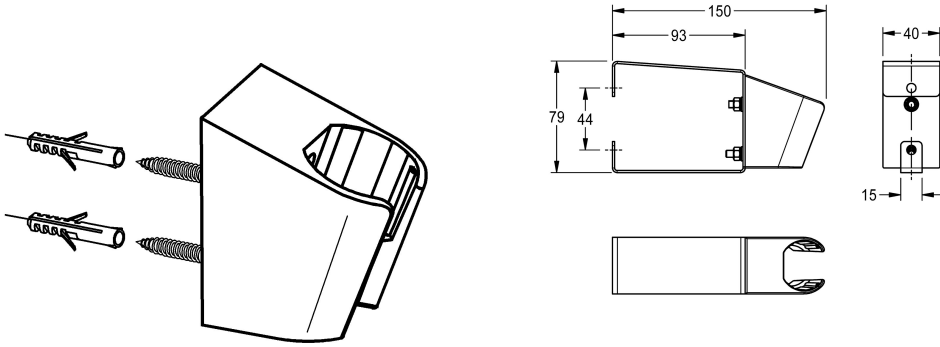

KWC

Wall mounting

Modell-Linie: EMERGENCYSHOWERS | FAID905

Reservdelar | Nödduschar för reservdelar

KWC-No.

2000103189

Wall mounting

Wall bracket, plastic, white, with screw mounting. Complementary part or spare part for the eye- and face-wash fountains FAID100,