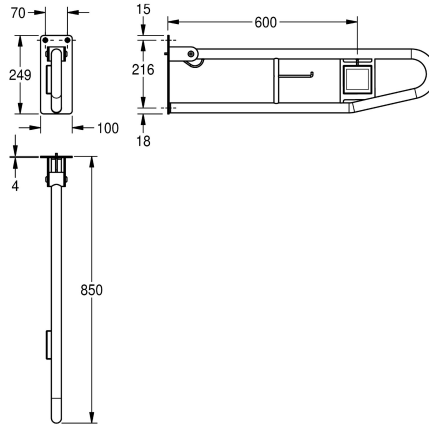

#### KWC-No.

**2000103283**

Foldable grab rail with electronic flush button, flush trigger right

**2000103284**

Foldable grab rail with electronic flush button, flush trigger left

#### Orientation

right

left

Foldable grab rail with electronic flush button for wall mounting, stainless steel, surface satin finished, material thickness 1.2 mm, flush button right, rough polishing for better surface feel, 32 mm pipe diameter, stirrup shape, integrated toilet roll holder, electronic flush button in front area, prevention against unmeant folding, gum rubber

stop absorber, 4mm thick mounting plate with three fixing holes, including stainless steel screws and dowels.

Dimensions 100 x 250 x 850 (W x H xD)  
Protection class IP40

850 mm

overall height

250 mm

overall width

100 mm

surface finish

satin finished

type of grab rail