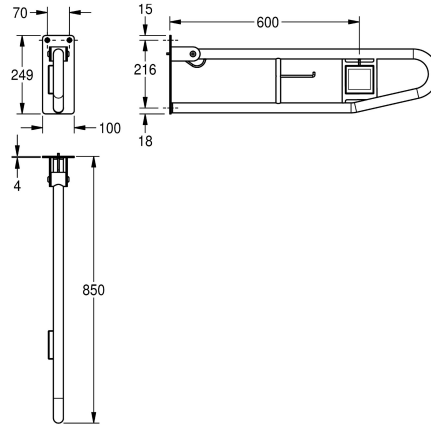

KWC CONTINA

Foldable grab rail with electronic flush button

Modell-Linie: CONTINA | CNTX72F-L

Grab rails | Grab rail

KWC-No.

2000103283

Foldable grab rail with electronic flush button, flush trigger right

2000103284

Foldable grab rail with electronic flush button, flush trigger left

Orientation

right

left

Foldable grab rail with electronic flush button for wall mounting, stainless steel, surface satin finished, material thickness 1.2 mm, flush button left, rough polishing for better surface feel, 32 mm pipe diameter, stirrup shape, integrated toilet roll holder, electronic flush button in front area, prevention against unmeant folding, gum rubber

stop absorber, 4 mm thick mounting plate with three fixing holes, including stainless steel screws and dowels.

Dimensions 100 x 250 x 850 (W x H xD)
Protection class IP40

Technical Data

Orientation

left

back

1.4301 Chrome Nickel steel V2A

material thickness

1.2 mm

overall depth

850 mm

overall height

250 mm

overall width