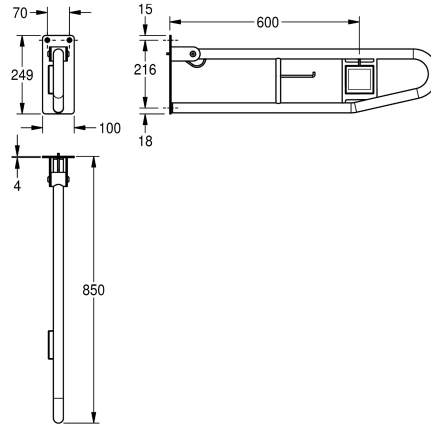

KWC CONTINA Wandklapgreep

Modell-Linie: CONTINA | CNTX72F-L
Steun- en handgrepen | Handgrepen

KWC-No.

2000103283
Spoelingsactivering rechts

2000103284
Spoelingsactivering links

Uitlijning

Rechts

Links

Foldable grab rail with electronic flush button for wall mounting, stainless steel, surface satin finished, material thickness 1.2 mm, flush button left, rough polishing for better surface feel, 32 mm pipe diameter, stirrup shape, integrated toilet roll holder, electronic flush button in front area, prevention against unmeant folding, gum rubber

stop absorber, 4 mm thick mounting plate with three fixing holes, including stainless steel screws and dowels.

Dimensions 100 x 250 x 850 (W x H x D)
Protection class IP40

Technical Data

Uitlijning
Rug
Verborgen bevestiging
Opklapbaar
Materiaal
Materiaalcode
Materiaaldikte
Totale diepte
Totale hoogte
Totale breedte
Oppervlakafwerking
Type handgreep
Type montage

Links
Neen
Neen
Ja
Roestvrij staal
1.4301
1.2 mm
850 mm
250 mm
100 mm
Zijdeglans
Steun
Wandmontage