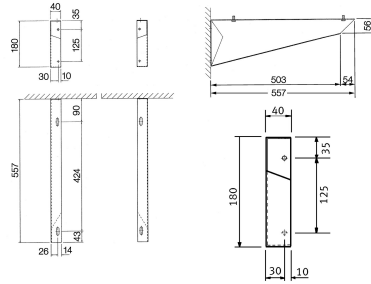

KWC SIRIUS Bracket pair

Modell-Linie: SIRIUS | SIRX837
Utility sinks | Complementary parts utility sinks

KWC-No.

2000103337
Brackets for plaster sink

Pair of brackets for plaster sink, for wall mounting, stainless steel, for the left and right side.

Dimensions 40 x 180 x 557 mm (W x H x D)

Technical Data

quantity

1

quantity uom

Set