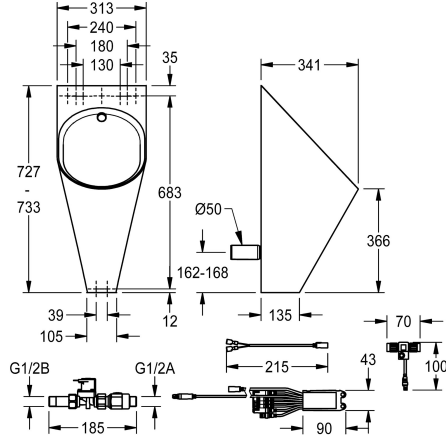

KWC CAMPUS Urinal

Modell-Linie: **CAMPUS | CMPX538RS**
WCs and urinals | Single urinal

KWC-No.

2000071872

Version for installation from the front, with mounting clamp and concealed mounting

2000103380

Version as urinal with concealed flushing control, for installation from the front, with mounting clamp and concealed mounting

Single urinal for wall mounting, stainless steel, surface satin finished, material thickness 1.2 mm, oval bowl, hidden horizontal outlet towards wall, mounting and fixing conform to EN 80, hidden screws, included trap DN 50, included mounting bracket and domed waste.

type of waste kit

domed waste

perforated waste

With stainless steel spreader 1/2" and ring sensor
Dimensions 313 x 732 x 341 mm (W x H x D)

Technical Data

inlet size
material
material code
material thickness
outlet size
overall depth
overall height
overall width
siphon included
surface finish
type of flushing
type of mounting
type of urinal
type of waste kit
water inlet
water outlet

G 1/2 B
stainless steel
1.4301 Chrome Nickel steel V2A
1.2 mm
DN 50
341 mm
732 mm
313 mm
Yes
satin finished
water flushed
wall mounting
single urinal
perforated waste
concealed
concealed