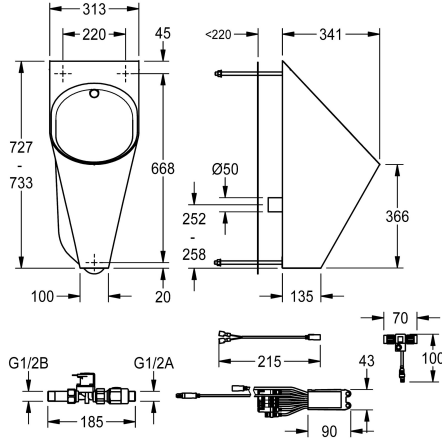

KWC HEAVY-DUTY Urinal

Modell-Linie: HEAVYDUTY | HDTX538RS
WCs and urinals | Single urinal

KWC-No.

2000101023

Wall-mounted urinal, dimensions 313 x 734 x 342 mm (W x H x D)

2000103385

Version as wall-mounted urinal with invisible flushing control

type of mounting

bolt fix with duct wall

wall mounting

type of waste kit

domed waste

perforated waste

Single urinal, hidden mounting with stainless steel rods through wall (service room behind needed), stainless steel, surface satin finished, material thickness 1.2 mm, oval bowl, hidden horizontal outlet towards wall, mounting and fixing conform to EN80, hidden screws, incl. wall fixing bolts. 4 liter flush. With stainless steel spreader 1/2".

hidden mounting with stainless steel rods through wall and ring sensor.

Dimensions 313 x 732 x 341 mm (W x H x D)

Technical Data

inlet size
material
material code
material thickness
outlet size
overall depth
overall height
overall width
siphon included
surface finish
type of flushing
type of mounting
type of urinal
type of waste kit
water inlet
water outlet

G 1/2 B
stainless steel
1.4301 Chrome Nickel steel V2A
1.2 mm
DN 50
341 mm
732 mm
313 mm
no
satin finished
water flushed
wall mounting
single urinal
perforated waste
concealed
concealed