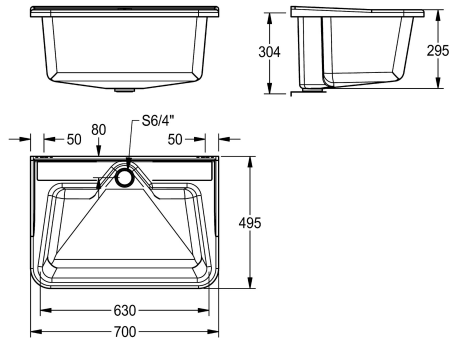

KWC SIRIUS Multi-purpose sink

Modell-Linie: SIRIUS | MB7050
Utility sinks | Multi purpose sink

KWC-No.

2000103436

Colour white

2000100092

Colour decor-grey

Basic colour

white

decor-grey

Wall mounted multi purpose sink bowl, manufactured from glass fibre reinforced polyester, without tap holes (for use with wall mounted taps), 38 mm BSP waste fitting with 1 1/2" standing plug/overflow tube, complete with wall brackets.

Dimensions 700 x 320 x 495 mm (W x A x D)

Colour white

Technical Data

bowl position

center

bowl construction

radius corners

bowl - bowl height

295 mm

bowl - depth

300 mm

bowl - width

450 mm

drainer or storage

no

grid

no

material

composite

number of waste holes

1

outlet size

G 1 1/2 B

overall depth

495 mm

overall height

320 mm

overall width

700 mm

overflow

standpipe overflow

rear upstand

no

wash riffle

no

splash back

no

sump

no

sump basket

no

surface finish

raw

tap ledge

no

type of mounting

wall mounting

type of utility sink

multi purpose sink

type of waste kit

standpipe strainer