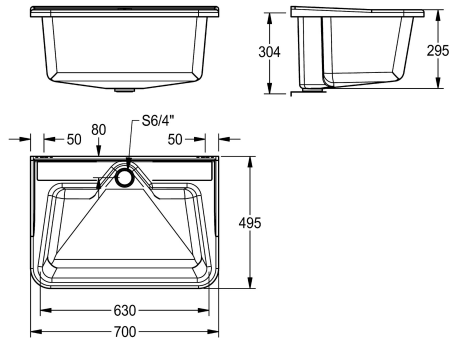

KWC SIRIUS Multi-purpose sink

Modell-Linie: SIRIUS | MB7050
Utslagsback | Diskho för flera ändamål

KWC-No.

2000103436

Colour white

2000100092

Colour decor-grey

Basfärg

Vit

DECORGREY

Wall mounted multi purpose sink bowl, manufactured from glass fibre reinforced polyester, without tap holes (for use with wall mounted taps), 38 mm BSP waste fitting with 1 1/2" standing plug/overflow tube, complete with wall brackets.

Dimensions 700 x 320 x 495 mm (W x A x D)
Colour white

Technical Data

skål placering

Skål konstruktion

Skål - skål djup

Skål - djup

Skål - vidd

Avlopps tank

Galler

Material

Antal avloppshål

Utloppets storlek

Övergripande djup

Total höjd

Total bredd

Bräddavlopp

Bakre stående

Tvåtröfflor

Utslagsback

Avlopps brunn

Avlopps behållare

Ytfinish

Kran hylla

Typ av montering

Typa av tvättlåda

Typ av avfallsbehållare

Mitten

Radie hörn

295 mm

300 mm

450 mm

Nej

Nej

COMPOSITE

1

G 1 1/2 B

495 mm

320 mm

700 mm

Stående överfyllnadsrör

Nej

Nej

Nej

Nej

Nej

Rå

Nej

Väggmontering

Fleranvändbar diskbank

Stigarrör sil