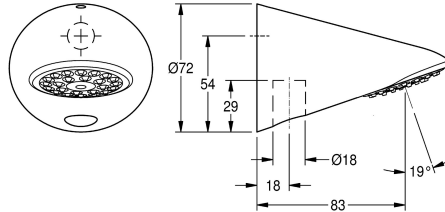

## KWC AQUAJET-Slimline Shower head

Modell-Linie: AQUAJET-SLIMLINE | AQUA757  
Showers | Shower heads

### KWC-No.

**2000103757**

AQUAJET-Slimline shower head for surface pipe mounting

AQUAJET-Slimline shower head DN 15 with plastic jet face with anti-calcification system and low aerosol formation, for surface pipe

mounting, polished chromium-plated brass. With flow controllers 9.0 l/min and 12.0 l/min.

83 mm

surface material

chrome

adjustable tilt angle

No

type

shower head

type of connection