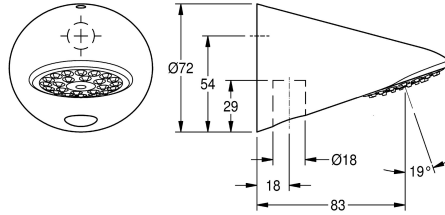

KWC AQUAJET-Slimline Shower head

Modell-Linie: AQUAJET-SLIMLINE | AQUA757
Showers | Shower heads

KWC-No.

2000103757

AQUAJET-Slimline shower head for surface pipe mounting

AQUAJET-Slimline shower head DN 15 with plastic jet face with anti-calcification system and low aerosol formation, for surface pipe

mounting, polished chromium-plated brass. With flow controllers 9.0 l/min and 12.0 l/min.

Technical Data

diameter nominal

DN 15

minimum flow pressure

1 bar

sound insulation

no

spout projection

83 mm

surface material

chrome

adjustable tilt angle

no

type

shower head

KWC AQUAJET-Slimline Shower head

Modell-Linie: AQUAJET-SLIMLINE | AQUA757
Showers | Shower heads

Spare Parts

Spare part set

2000104849
ESHAS0001

Flow controller 0.10 l/s

2030029710
ESHHE0005

Flow controller 0.15 l/s