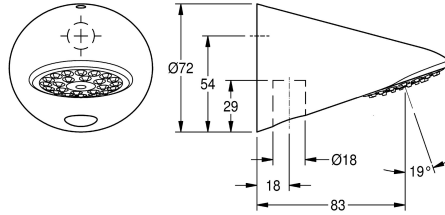

## KWC AQUAJET-Slimline Shower head

Modell-Linie: AQUAJET-SLIMLINE | AQUA757  
Showers | Shower heads

### KWC-No.

**2000103757**

AQUAJET-Slimline shower head for surface pipe mounting

AQUAJET-Slimline shower head DN 15 with plastic jet face with anti-calcification system and low aerosol formation, for surface pipe

mounting, polished chromium-plated brass. With flow controllers 9.0 l/min and 12.0 l/min.

83 mm

surface material

chrome

adjustable tilt angle

no

type

shower head

type of connection