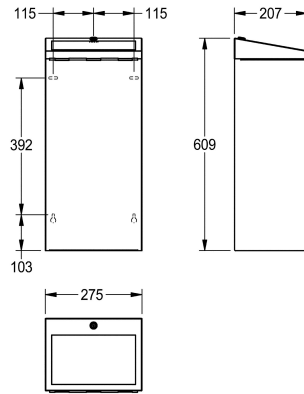

KWC RODAN Waste bin for wall mounting

Modell-Linie: RODAN | RODX605SL
Accessories | Waste bins

KWC-No.

2000103806

Dimensions 275 x 609 x 207 mm (W x H x D)

Waste bin for wall mounting or floor standing, made of stainless steel, surface satin finished, material thickness 0.8 mm, self closing lid, folding bag holder, cylinder lock with KWC standard key, approx. 30 liter capacity, includes stainless steel screws and

dowels.

Dimensions 275 x 610 x 207 mm (W x H x D)

Technical Data

bag holder
filling volume
lid
lock
material
material code
material thickness
overall depth
overall height
overall width
position of lid opening
surface finish
type of fixing
type of mounting

Yes
30 Liter
Yes
key-lock
stainless steel
1.4301 Chrome Nickel steel V2A
0.8 mm
207 mm
609 mm
275 mm
from top
satin finished
screw
various types