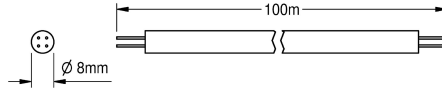

### KWC-No.

**2000100801**

System cable, 100 m/ring

**2000100852**

System cable, length 25 m/ring

**2000104274**

Zero halogen version, length 25 m/ring

**2000104272**

Zero halogen version, length 100 m/ring

Network cable - A3000 open for connecting AQUA 3000 open fittings/system electronic modules. Waterproof and zero halogen version. For providing power and communication, 24 V DC, length 100 m, to be laid in protective ducting.