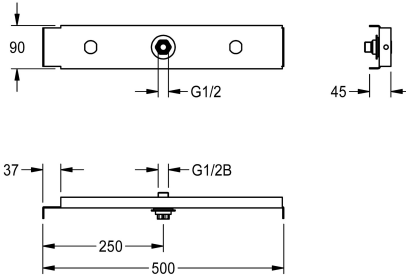

KWC AQUAFIX Bar

Modell-Linie: AQUAFIX | ZCMPX005
Showers | Complementary parts showers

KWC-No.

2000104310

Mounting bar for shower head installation in drywall

AQUAFIX traverse with wall duct for shower head mounting in plasterboard

walls.

Technical Data

application
barrier-free
Built-in fitting model
diameter nominal
material
overall width
type
type of mounting

shower heads
No
Built-in section
DN 15
steel
575 mm
traverse
inset mounting