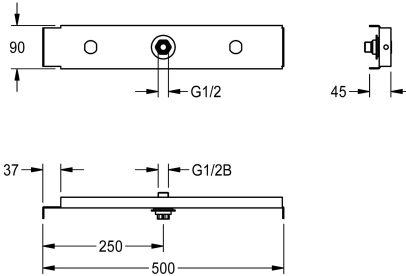

## KWC AQUAFIX Bar

Modell-Linie: AQUAFIX | ZCMPX005  
Showers | Complementary parts showers

### KWC-No.

**2000104310**

Mounting bar for shower head installation in drywall

AQUAFIX traverse with wall duct for shower head mounting in plasterboard

walls.

### Technical Data

application
barrier-free
Built-in fitting model
diameter nominal
material
overall width
type
type of mounting

shower heads
no
Built-in section
DN 15
steel
575 mm
traverse
inset mounting