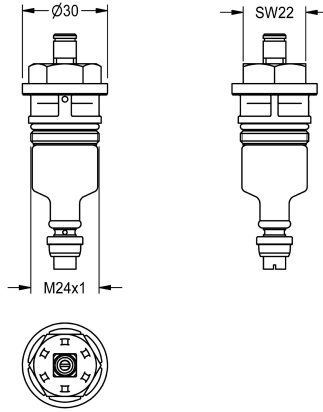

KWC

Functional element

Modell-Linie: **FUNCTIONING_PARTS** | ESHOW0001

Spare parts | Spare parts showers

KWC-No.

2000104352

Functional element for shower fittings, blue colour coding

Functional part for shower fittings, colour identification blue.

Technical Data

application

showering

type of cartridge

self-closing cartridge

diameter nominal fitting

DN 15

material