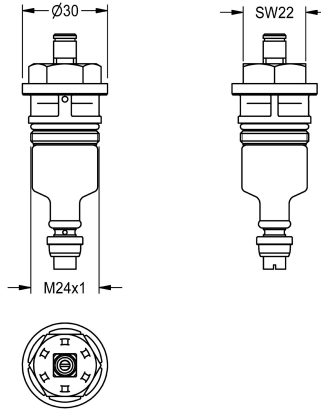

## KWC

Functional element

Modell-Linie: FUNCTIONING\_PARTS | ESHOW0001

Spare parts | Spare parts showers

### KWC-No.

**2000104352**

Functional element for shower fittings, blue colour coding

Functional part for shower fittings, colour identification blue.

### Technical Data

application

showering

type of cartridge

self-closing cartridge

diameter nominal fitting

DN 15

material