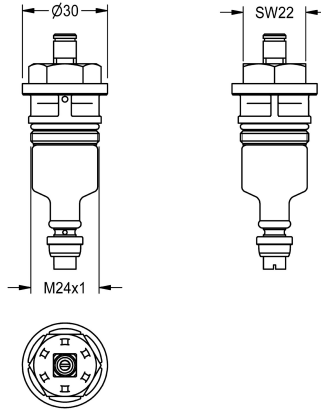

KWC

Functional element

Modell-Linie: FUNCTIONING_PARTS | ESHOW0001

Reservdelar | Dusch för reservdelar

KWC-No.

2000104352

Functional element for shower fittings, blue colour coding

Functional part for shower fittings, colour identification blue.

Technical Data

användning

SHOWERING

ATT-WS-CARTRIDGE-TYP

SELF-CLOSING-CARTRIDGE

ATT-WS-DIAFIT

DN 15

Material