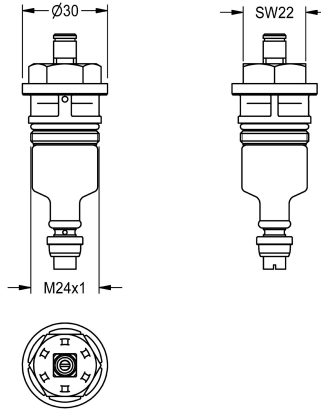

KWC

Functional part

Modell-Linie: FUNCTIONING_PARTS | ETAPS0001

Spare parts | Spare parts taps

KWC-No.

2000104372

Functional part for wash fittings / urinal flush valves, colour identification yellow.

Technical Data

application

washing/flushing

type of cartridge

self-closing cartridge

diameter nominal fitting

DN 15

material

synthetic