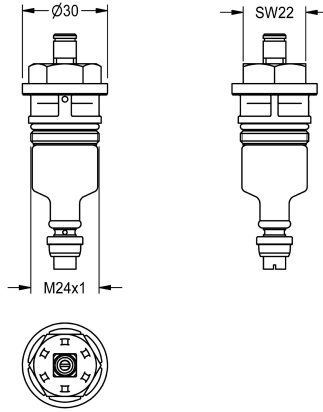

## KWC

Functional part

Modell-Linie: FUNCTIONING\_PARTS | ETAPS0001

Spare parts | Spare parts taps

### KWC-No.

**2000104372**

Functional part for wash fittings / urinal flush valves, colour identification yellow.

### Technical Data

application

washing/flushing

type of cartridge

self-closing cartridge

diameter nominal fitting

DN 15

material