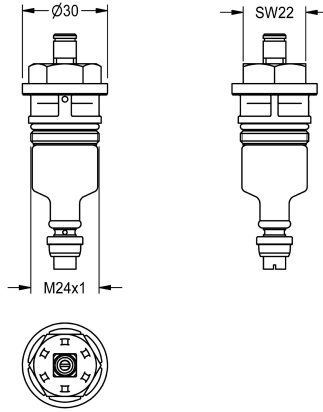

KWC

Functional part

Modell-Linie: FUNCTIONING_PARTS | ETAPS0001

Reservdelar | Reservdelar kranar

KWC-No.

2000104372

Functional part for wash fittings / urinal flush valves, colour identification yellow.

Technical Data

användning

ATT-WS-CARTRIDGE-TYP

ATT-WS-DIAFIT

Material

ATT-WS-REMOTE-CONTRO

WASHING-FLUSHING

SELF-CLOSING-CARTRIDGE

DN 15