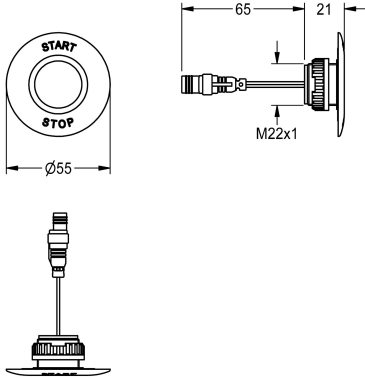

KWC Piezo Switch

Modell-Linie: AQUA3000OPEN | EAT300001
Spare parts | Spare parts showers

KWC-No.

2000104441

Piezo Switch A3000 open with rosette (start-stop) and red-blue marking.

Technical Data

type of sensor

piezo-electronic sensor