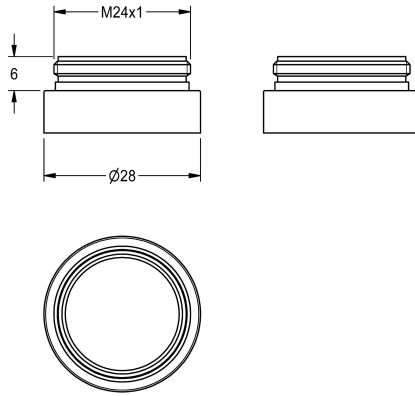

KWC

Theft-proof housing for aerator

Modell-Linie: SPARE-PARTS-GENER. | ZTAPS0005

Spare parts | Spare parts taps

KWC-No.

2000104778

Theft-proof housing for aerator

Theft-proof housing for aerator, for wash fittings, with male thread M

24 x 1, polished chromium-plated brass.

Technical Data

quantity

1

quantity uom

piece