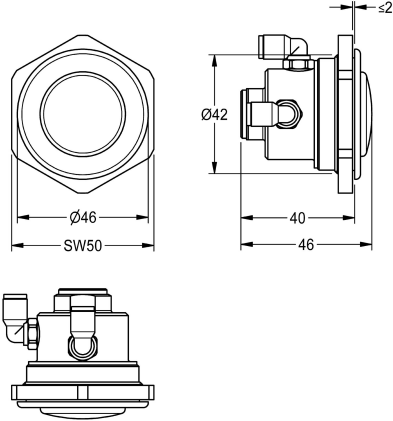

KWC

Remote operation valve

Modell-Linie: SPARE-PARTS-GENER. | EFLSY0027
Spare parts | Spare parts flushing systems

KWC-No.

2000104780

Remote operation valve with push button actuation, for mounting in stainless steel cover plate, connections for control line.

Technical Data

quantity

1

quantity uom

piece