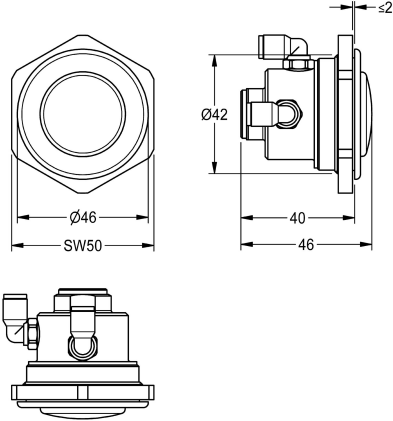

#### KWC-No.

2000104780

Remote operation valve with push button actuation, for mounting in stainless steel cover plate, connections for control line.