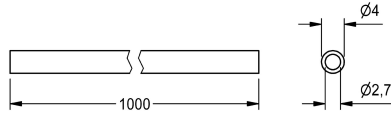

KWC

Remote operation hose

Modell-Linie: SPARE-PARTS-GENER. | EAQLN0019

Spare parts | Spare parts taps

KWC-No.

2000104803

Remote operation hose, plastic (in meters)

Technical Data