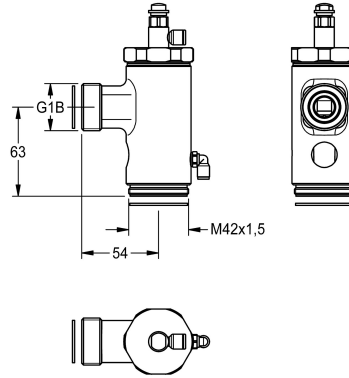

## KWC

WC flush valve DN 20

Modell-Linie: SPARE-PARTS-GENER. | EAQLN0020  
Spare parts | Spare parts flushing systems

### KWC-No.

2000104835

WC flush valve DN 20 for remote control, without fitting and flushing pipe, for in-wall installation.

### Technical Data

quantity

1

quantity uom

piece