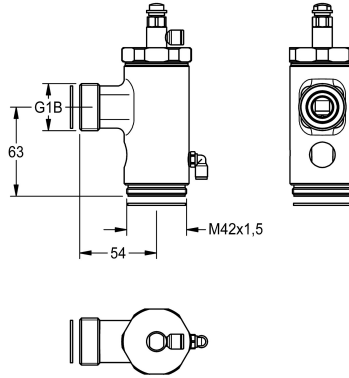

KWC

WC flush valve DN 20

Modell-Linie: SPARE-PARTS-GENER. | EAQLN0020
Spare parts | Spare parts flushing systems

KWC-No.

2000104835

WC flush valve DN 20 for remote control, without fitting and flushing pipe, for in-wall installation.

Technical Data

quantity

1

quantity uom

piece