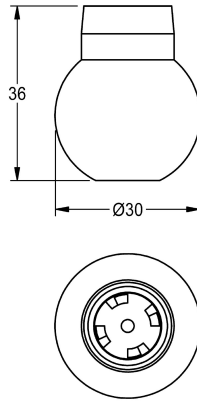

KWC Sphere

Modell-Linie: MUENCHEN | ESHMU0001
Spare parts | Spare parts showers

KWC-No.

2000104839

Sphere with twist disc, for shower head MUNICH

Technical Data

quantity

1