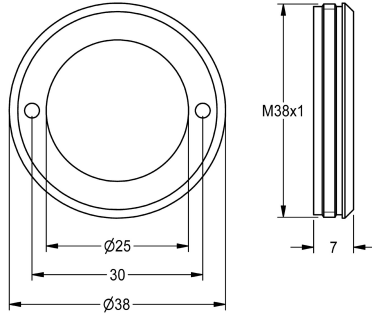

KWC Retaining ring

Modell-Linie: MUENCHEN | ESHMU0005
Spare parts | Spare parts showers

KWC-No.

2000104851

Retaining ring with O-ring, for shower head MUNICH

Technical Data

quantity

1