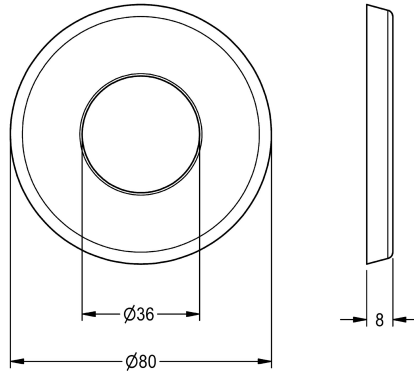

KWC

Push-on rosette

Modell-Linie: SPARE-PARTS-GENER. | EAQLN0008

Spare parts | Spare parts taps

KWC-No.

2000104892

Push-on reosette, with O-ring, chromium-plated

Technical Data

quantity

1

quantity uom

piece