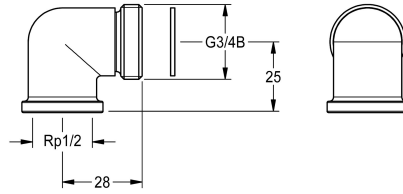

KWC

Connection set for shower panel

Modell-Linie: SHOWER-ACCESSORY | ZSHOW0006

Showers | Complementary parts showers

KWC-No.

2000104916

Connection set for shower panel with existing 195 x 215 mm KWC flush-mounting cabinet

Connection set for showerpanel for installed flush-mounting cabinet 195 x 215 mm, consisting of elbow 90°, G 1/2 x G 3/4 B and seal,

packing
unit 2 pieces.

Technical Data

quantity

2

quantity uom

pieces