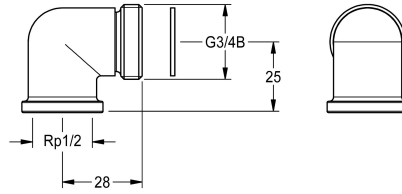

KWC

Connection set for shower panel

Modell-Linie: SHOWER-ACCESSORY | ZSHOW0006

Showers | Complementary parts showers

KWC-No.

2000104916

Connection set for shower panel with existing 195 x 215 mm KWC flush-mounting cabinet

Connection set for showerpanel for installed flush-mounting cabinet 195 x 215 mm, consisting of elbow 90°, G 1/2 x G 3/4 B and seal,

packing
unit 2 pieces.

Technical Data

quantity

2

quantity uom

pieces