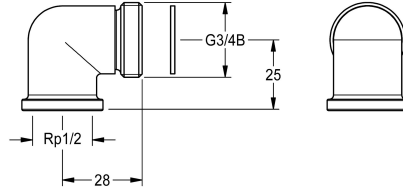

KWC

Connection set for shower panel

Modell-Linie: SHOWER-ACCESSORY | ZSHOW0006

Showers | Complementary parts showers

KWC-No.

2000104916

Connection set for shower panel with existing 195 x 215 mm KWC flush-mounting cabinet

Connection set for showerpanel for installed flush-mounting cabinet 195 x 215 mm, consisting of elbow 90°, G 1/2 x G 3/4 B and seal,

packing
unit 2 pieces.

Technical Data

quantity

2

quantity uom

pieces