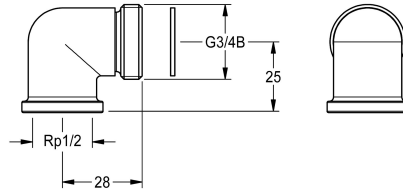

### Connection set for shower panel

Modell-Linie: SHOWER-ACCESSORY | ZSHOW0006

Duschar | Kompletterande delar duschar

#### KWC-No.

**2000104916**

Connection set for shower panel with existing 195 x 215 mm KWC flush-mounting cabinet

Connection set for showerpanel for installed flush-mounting cabinet 195 x 215 mm, consisting of elbow 90°, G 1/2 x G 3/4 B and seal,