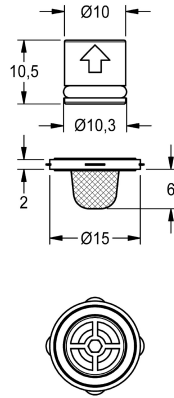

KWC

Spare part set

Modell-Linie: SPARE-PARTS-GENER. | EPTR0009

Spare parts | Spare parts taps

KWC-No.

2000105106

Spare part set consisting by two pieces of backflow preventers DN 6 and

strainer seals.

Technical Data

quantity

1

quantity uom

piece