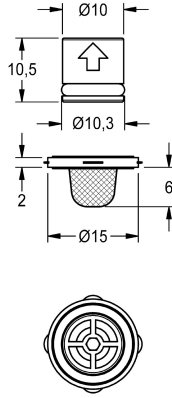

KWC Spare part set

Modell-Linie: SPARE-PARTS-GENER. | EPTR0009
Spare parts | Spare parts taps

KWC-No.

2000105106

Spare part set consisting by two pieces of backflow preventers DN 6 and

strainer seals.

Technical Data