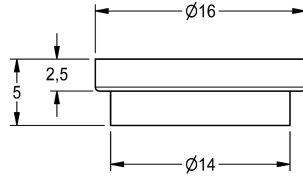

KWC

Debietregelaar 9,0 l/min

Modell-Linie: MUENCHEN | ESHMU0004

Reserve onderdelen | Reserve-onderdelen kranen

KWC-No.

2000106112

Debietregelaar 9,0 l/min, oranje