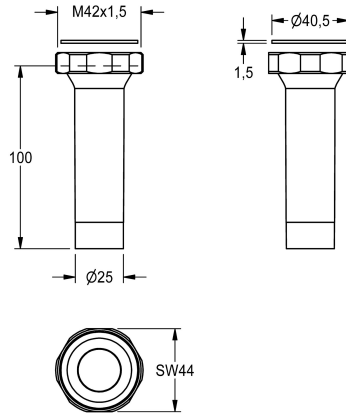

KWC

Outlet screw connection

Modell-Linie: SPARE-PARTS-GENER. | EAQLN0018

Spare parts | Spare parts flushing systems

KWC-No.

2000106164

Outlet screw connection for WC flush valve DN 20 for in-wall installation.

Technical Data

quantity

1

quantity uom

piece