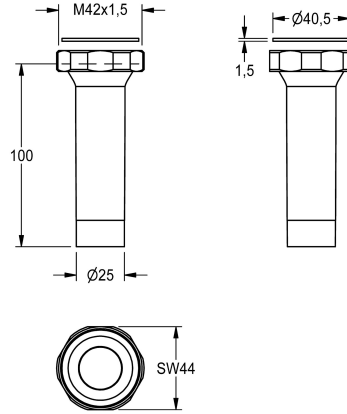

### Outlet screw connection

Modell-Linie: SPARE-PARTS-GENER. | EAQLN0018

Ricambi | Ricambi per flussometri

#### KWC-No.

2000106164

Outlet screw connection for WC flush valve DN 20 for in-wall installation.