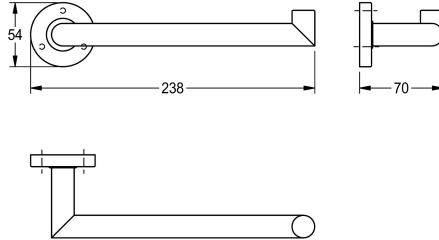

### Towel arm

Modell-Linie: MEDIUS | MEDX004HP

Accessoires Hotel & Residential | Towel & rob holder Hotel

#### KWC-No.

**2000106247**

Surface high polished Dimensions 238 x 54 x 70 mm (W x H x D)

#### surface finish

high polished

Towel arm for wall mounting, 304 stainless steel, round covers to conceal the fixing of screws, includes stainless steel screws and dowels.

Surface high polished  
Dimensions 238 x 54 x 70 mm (W x H x D)

#### Technical Data

material
material code
overall depth
overall height
overall width
surface finish
type of fixing
type of mounting

stainless steel
1.4301 Chrome Nickel steel V2A
70 mm
54 mm
238 mm
high polished
screw
wall mounting