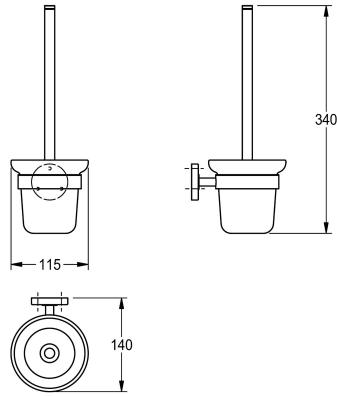

KWC MEDIUS Toilet brush holder

Modell-Linie: MEDIUS | MEDX005HP
Accessoires Hotel & Residential | Toilet brush holders Hotel & Res.

KWC-No.

2000106249

Surface high polished Dimensions 115 x 340 x 140 mm (W x H x D)

surface finish

high polished

Toilet brush holder for wall mounting, 304 stainless steel handle with nylon brush, glass cup, round covers to conceal the fixing of screws, includes stainless steel screws and dowels.

Surface high polished
Dimensions 115 x 340 x 140 mm (W x H x D)

Technical Data

brush colour
material
material code
overall depth
overall height
overall width
surface finish
type of brush
type of fixing
type of mounting

white
stainless steel
1.4301 Chrome Nickel steel V2A
140 mm
340 mm
115 mm
high polished
nylon
screw
wall mounting