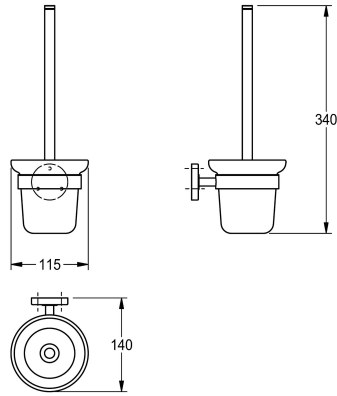

KWC MEDIUS Toilet brush holder

Modell-Linie: MEDIUS | MEDX005HP
Accessoires Hotel & Residential | Toilet brush holders Hotel & Res.

KWC-No.

2000106249

Surface high polished Dimensions 115 x 340 x 140 mm (W x H x D)

Toilet brush holder for wall mounting, 304 stainless steel handle with nylon brush, glass cup, round covers to conceal the fixing of screws, includes stainless steel screws and dowels.

surface finish

high polished

Surface high polished
Dimensions 115 x 340 x 140 mm (W x H x D)

Technical Data

brush colour

white

material

stainless steel

material code

1.4301 Chrome Nickel steel V2A

overall depth

140 mm

overall height

340 mm

overall width

115 mm

surface finish

high polished