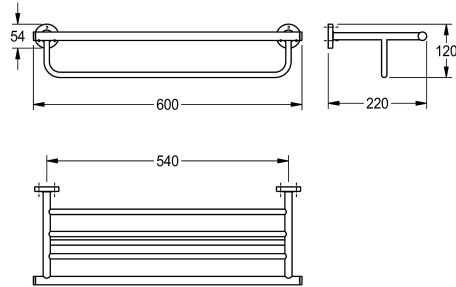

### KWC-No.

**2000106257**

Surface high polished Dimensions 600 x 120 x 220 mm (W x H x D)

Double towel rack in combination of towel shelf and rail for wall mounting, 304 stainless steel, round covers to conceal the fixing of screws, includes stainless steel screws and dowels.

### surface finish

high polished

Surface high polished  
Dimensions 600 x 120 x 220 mm (W x H x D)

### Technical Data

material
material code
overall depth
overall height
overall width
surface finish
type of fixing
type of mounting

stainless steel
1.4301 Chrome Nickel steel V2A
220 mm
120 mm
600 mm
high polished
screw
wall mounting