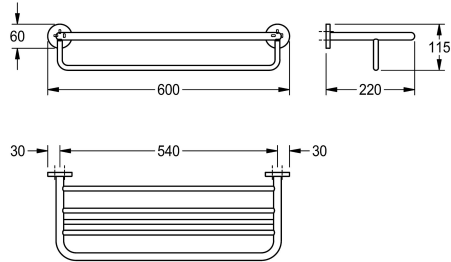

KWC FIRMUS Double towel rack

Modell-Linie: **FIRMUS | FIRX012HP**
Accessoires Hotel & Residential | Towel & rob holder Hotel

KWC-No.

2000106281

Surface high polished Dimensions 600 x 115 x 220 mm (W x H x D)

Double towel rack in combination of towel shelf and rail for wall mounting, 304 stainless steel, round covers with drilled hole on bottom for fixation, includes stainless steel screws and dowels.

surface finish

high polished

Surface high polished
Dimensions 600 x 115 x 220 mm (W x H x D)

Technical Data

| |
|------------------|
| material |
| material code |
| overall depth |
| overall height |
| overall width |
| surface finish |
| type of fixing |
| type of mounting |

| |
|--------------------------------|
| stainless steel |
| 1.4301 Chrome Nickel steel V2A |
| 220 mm |
| 115 mm |
| 600 mm |
| high polished |
| screw |
| wall mounting |