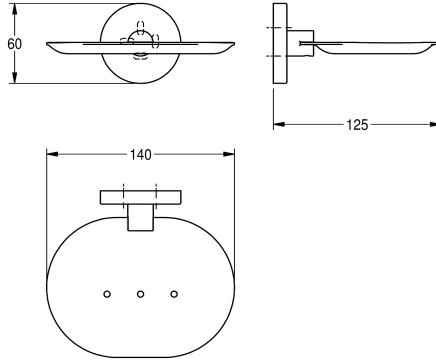

### Soap tray

Modell-Linie: FIRMUS | FIRX107HP

Accessoires Hotel & Residential | Tumbler & soap holder

#### KWC-No.

**2000106285**

Surface high polished Dimensions 140 x 60 x 125 mm (W x H x D)

#### surface finish

high polished

Soap dish for wall mounting, 304 stainless steel, round covers with drilled hole on bottom for fixation, includes stainless steel screws and dowels.

Surface high polished  
Dimensions 140 x 60 x 125 mm (W x H x D)

#### Technical Data

material
material code
overall depth
overall height
overall width
surface finish
type of fixing
type of mounting

stainless steel
1.4301 Chrome Nickel steel V2A
125 mm
60 mm
155 mm
high polished
screw
wall mounting