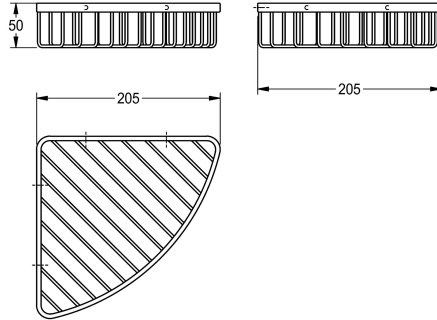

KWC

Corner basket

Modell-Linie: ACCESSOIRES | MISX2009HP

Accessoires Hotel & Residential | Complementary parts Hotel & Res.

KWC-No.

2000106380

Surface high polished Dimensions 205 x 50 x 205 mm (W x H x D)

Corner basket for wall mounting, 304 stainless steel, used for shower or bath, includes stainless steel screws and dowels.

Surface high polished
Dimensions 205 x 50 x 205 mm (W x H x D)

Technical Data

material	stainless steel
material code	1.4301 Chrome Nickel steel V2A
overall depth	205 mm
overall height	50 mm
overall width	205 mm
surface finish	high polished
type of fixing	screw
type of mounting	wall mounting

material	stainless steel
material code	1.4301 Chrome Nickel steel V2A
overall depth	205 mm
overall height	50 mm
overall width	205 mm
surface finish	high polished
type of fixing	screw
type of mounting	wall mounting