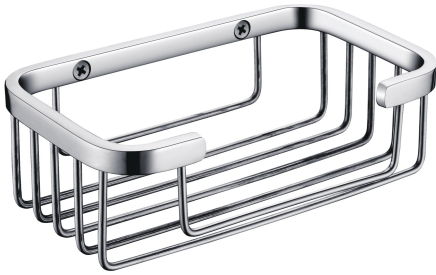

KWC ACCESSOIRES Square basket for wall mounting

Modell-Linie: ACCESSOIRES | MISX0009HP
Accessoires Hotel & Residential | Complementary parts Hotel & Res.

KWC-No.

2000106381

Dimensions 150 x 50 x 95 mm (W x H x D)

Square basket for wall mounting, 304 stainless steel, used for shower or bath, includes stainless steel screws and dowels.

Surface high polished
Dimensions 150 x 50 x 95 mm (W x H x D)

Technical Data

material
material code
overall depth
overall height
overall width
surface finish
type of fixing
type of mounting

stainless steel
1.4301 Chrome Nickel steel V2A
95 mm
50 mm
150 mm
high polished
screw
wall mounting