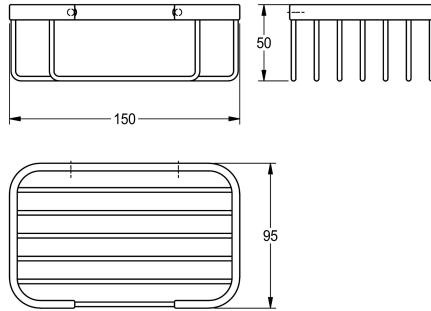

## KWC ACCESSOIRES Square basket for wall mounting

Modell-Linie: ACCESSOIRES | MISX0009HP  
Accessoires Hotel & Residential | Complementary parts Hotel & Res.

#### 2000106381

Dimensions 150 x 50 x 95 mm (W x H x D)

#### 2000106193

Surface satin finished Dimensions 150 x 50 x 95 mm (W x H x D)

Square basket for wall mounting, 304 stainless steel, used for shower or bath, includes stainless steel screws and dowels.

Surface high polished  
Dimensions 150 x 50 x 95 mm (W x H x D)

### Technical Data

material
material code
overall depth
overall height
overall width
surface finish
type of fixing
type of mounting

stainless steel
1.4301 Chrome Nickel steel V2A
95 mm
50 mm
150 mm
high polished
screw
wall mounting