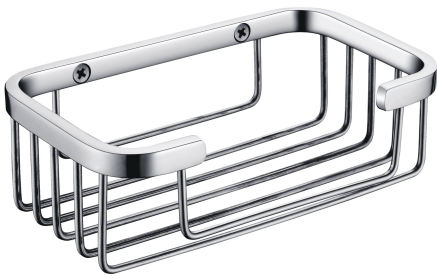

## KWC ACCESSOIRES Square basket for wall mounting

Modell-Linie: ACCESSOIRES | MISX0009HP  
Accessoires Hotel & Residential | Complementary parts Hotel & Res.

#### 2000106381

Dimensions 150 x 50 x 95 mm (W x H x D)

#### 2000106193

Surface satin finished Dimensions 150 x 50 x 95 mm (W x H x D)

Square basket for wall mounting, 304 stainless steel, used for shower or bath, includes stainless steel screws and dowels.

Surface high polished  
Dimensions 150 x 50 x 95 mm (W x H x D)

### Technical Data

material
material code
overall depth
overall height
overall width
surface finish
type of fixing
type of mounting

stainless steel
1.4301 Chrome Nickel steel V2A
95 mm
50 mm
150 mm
high polished
screw
wall mounting